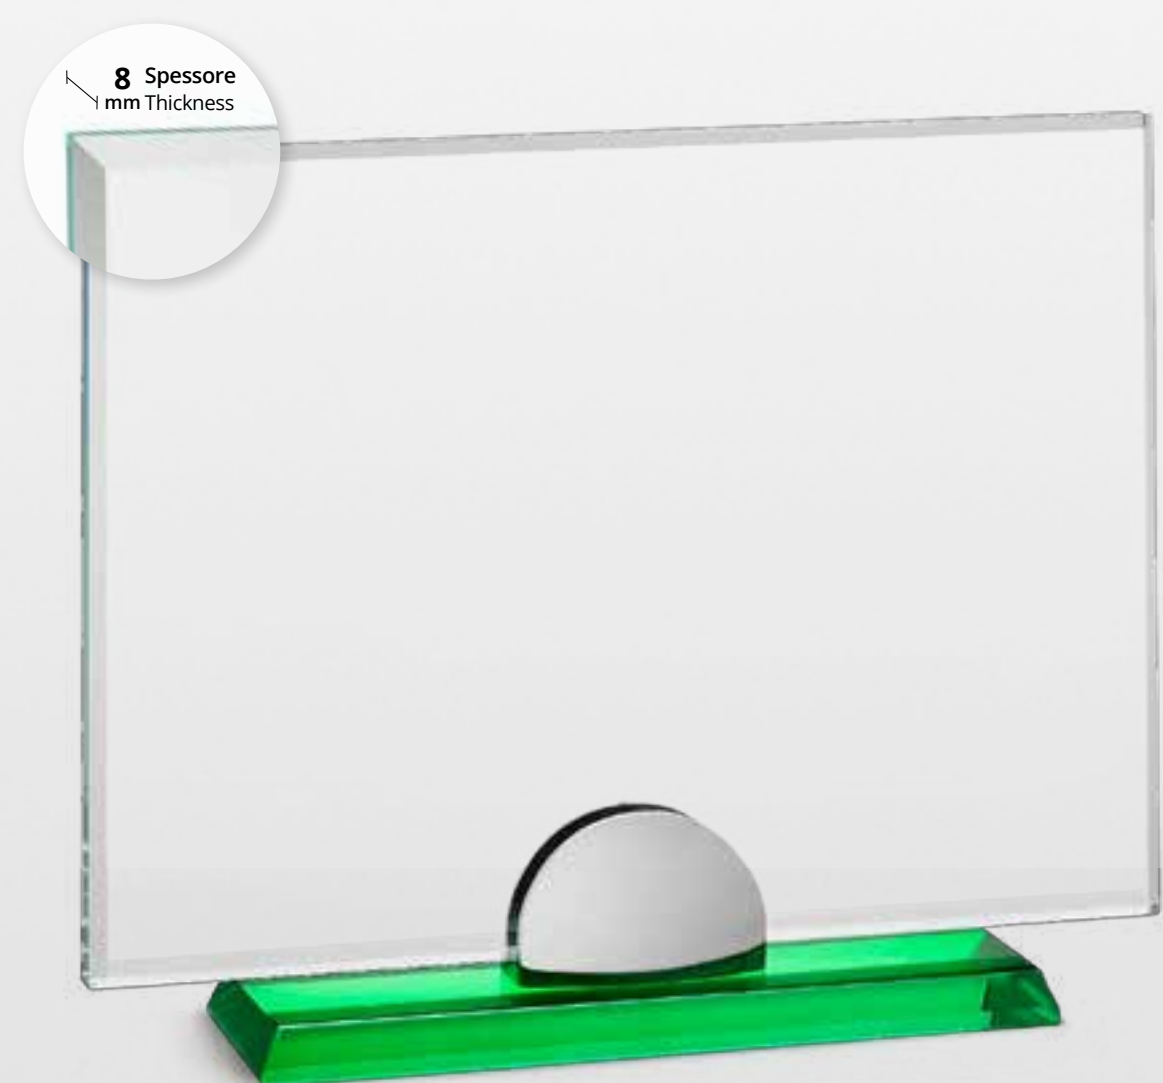

Stampa UV su vetro  
UV printing on glass

Base rimovibile  
Removable base

Scatola regalo  
Gift box

VT 39

VT 38

**Porta targa in vetro trasparente con base in vetro colorata** NEW

Transparent glass plaque holder with colored glass base